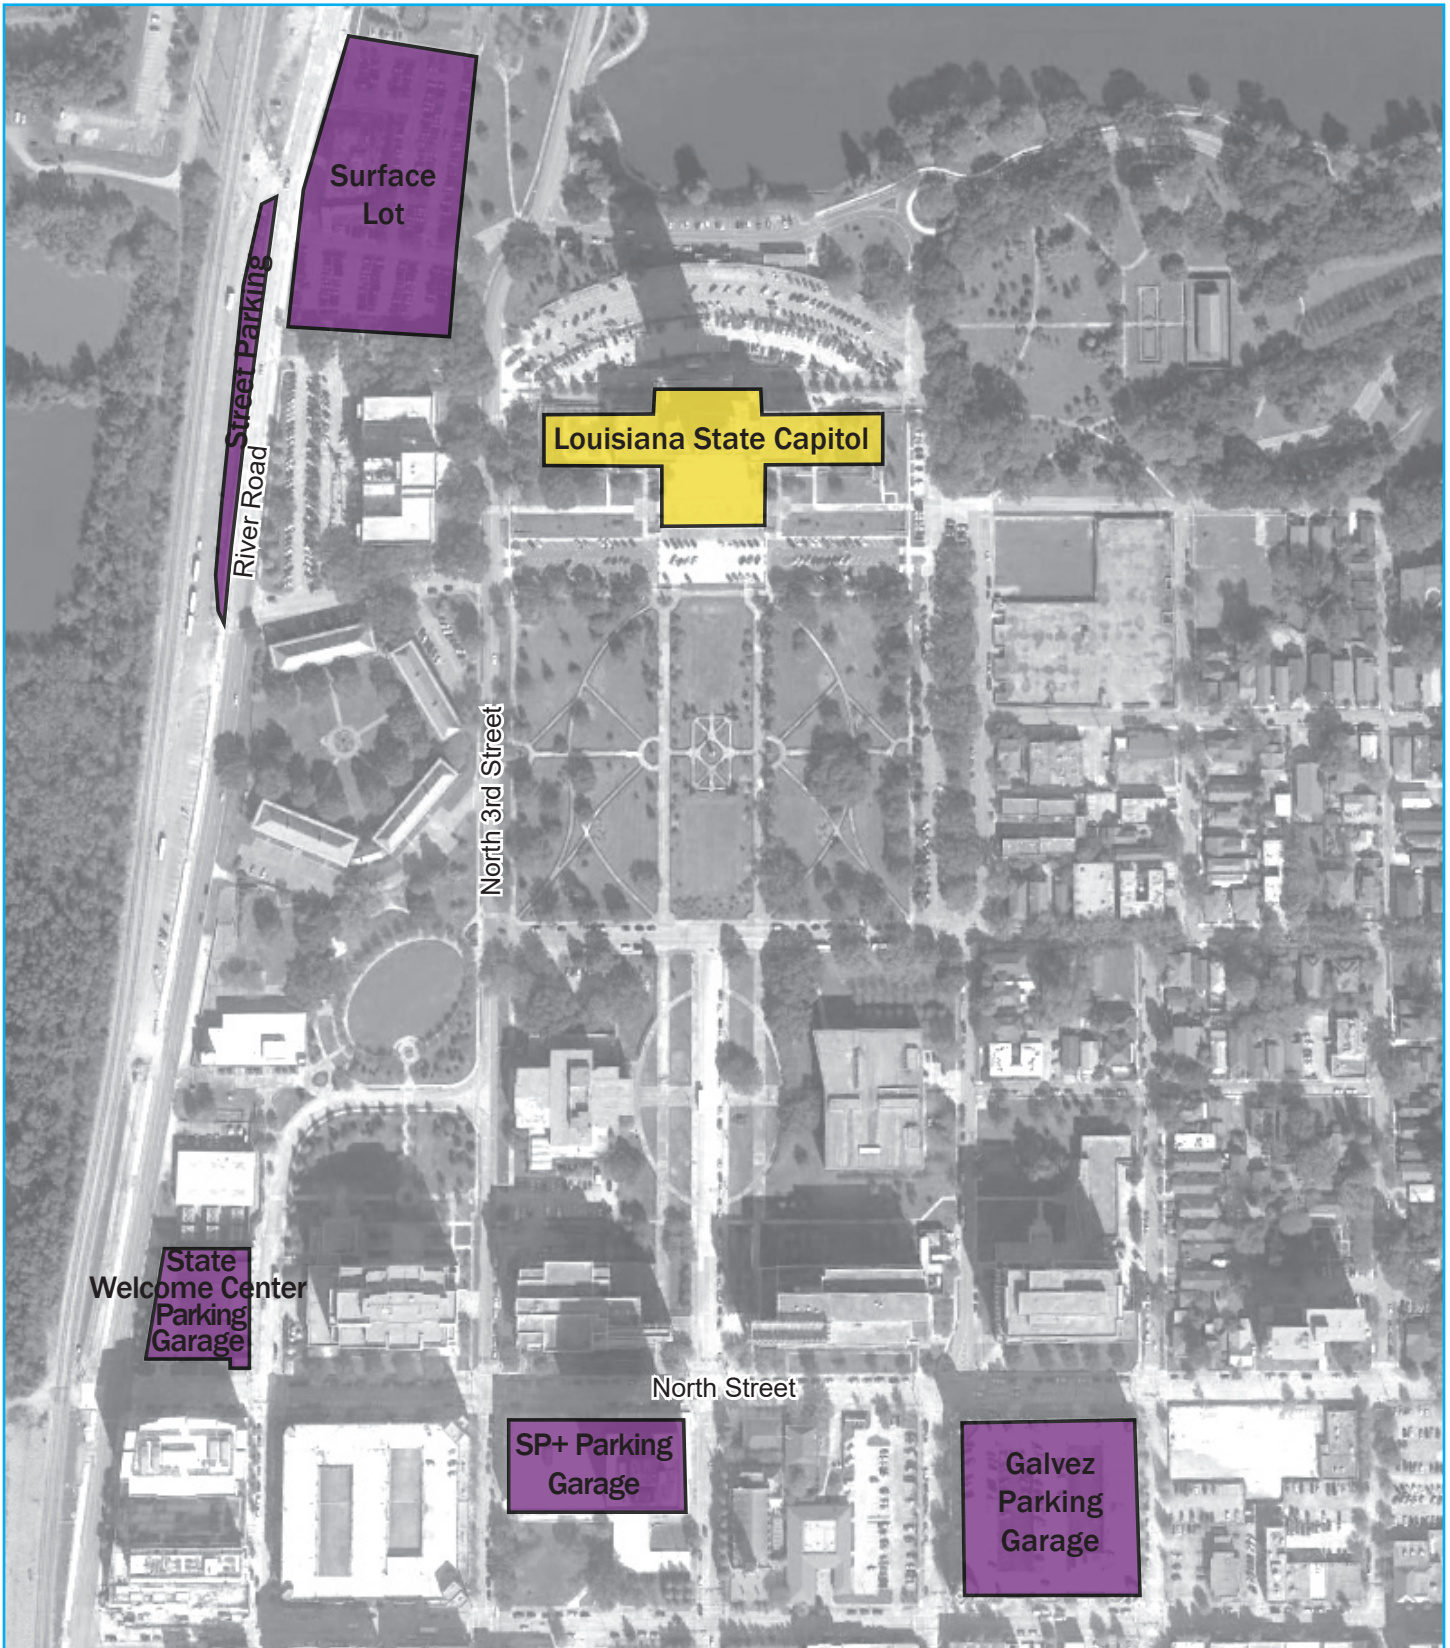

Coastal Day the Legislature

Louisiana State Capitol Visitor Parking Map

LSU | Center for River Studies

VISITOR PARKING MAP

Parking is available at:

- River Road lot across the street from the Water Institute of the Gulf (Center for Coastal and Deltaic Solutions)
- CPRA Employee lot after 4:30pm
- In front of the LSU Center for River Studies and CPRA Buildings
- On the street
- New Visitor lot near Culture Cocktail Bar on Oklahoma Street and Aztec Street

Please do not walk on the grass between the CPRA Building and Center for River Studies