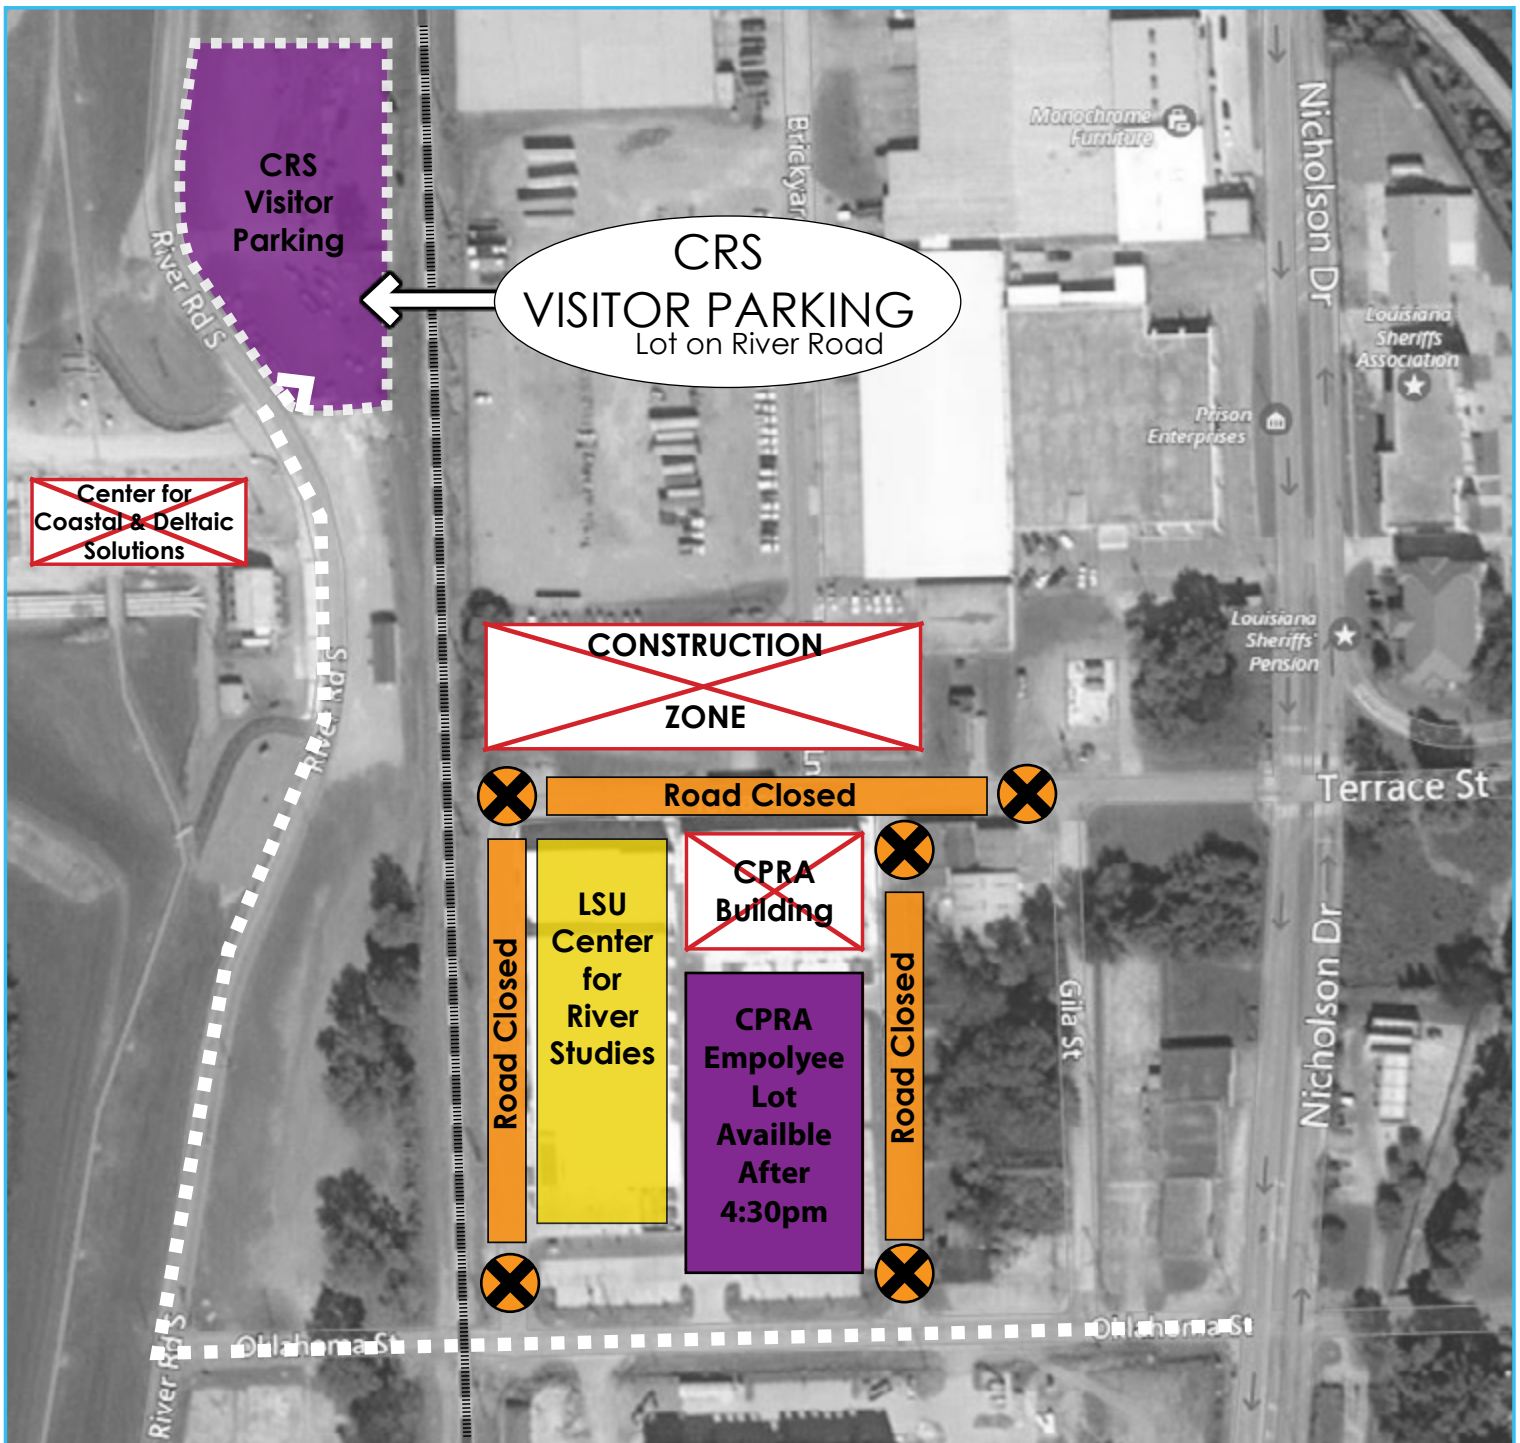

Coastal Day the Legislature

Louisiana State Capitol Visitor Parking Map

LSU | Center for River Studies

VISITOR PARKING MAP

Parking is available at:

- River Road lot across the street from the Water Institute of the Gulf (Center for Coastal and Deltaic Solutions)
- CPRA Employee lot after 4:30pm
- In front of the LSU Center for River Studies and CPRA Buildings
- On the street
- New Visitor lot near Culture Cocktail Bar on Oklahoma Street and Aztec Street

Please do not walk on the grass between the CPRA Building and Center for River Studies